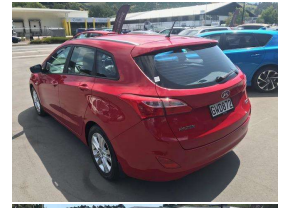

2013 Hyundai I30 GDE WAGON 1.6 A

VEHICLE INFORMATION

Cash Price

Includes GST,
Registration &
Licensing

\$14,999

Finance may be available on this vehicle. Ask one of our friendly staff for more information.

Gain peace of mind with Mechanical Breakdown Insurance. Ask us how.

Body

5 door, Station Wagon

Odometer

45,976 km

Engine

1591 cc

Fuel Type

Petrol

Transmission

6-speed auto, Front Wheel

Wheels

-

VIN

TMAD281BMEJ026764

Reg No.

GWD872

Ext Colour

Red

History

NZ New, 1 owner

Seats

5 seats

Interior