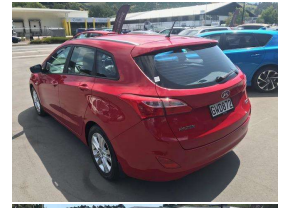

2013 Hyundai I30 GDE WAGON 1.6 A

VEHICLE INFORMATION

Cash Price

Includes GST,
Registration &
Licensing

\$15,999

Finance may be available on this vehicle. Ask one of our friendly staff for more information.

Gain peace of mind with Mechanical Breakdown Insurance. Ask us how.

Body

5 door, Station Wagon

Odometer

45,976 km

Engine

1591 cc

Fuel Type

Petrol

Transmission

6-speed auto, Front Wheel

Wheels

-

VIN

TMAD281BMEJ026764

Reg No.

GWD872

Ext Colour

Red

History

NZ New, 1 owner

Seats

5 seats

Interior