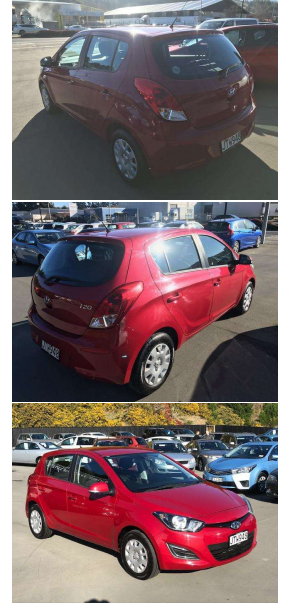

2016 Hyundai I20 PB 1.4 A4

VEHICLE INFORMATION

Cash Price

Includes GST,
Registration &
Licensing

\$13,499

Finance may be available on this vehicle. Ask one of our friendly staff for more information.

Gain peace of mind with Mechanical Breakdown Insurance. Ask us how.

Body

5 door, Hatchback

Odometer

36,952 km

Engine

1396 cc

Fuel Type

Petrol

Transmission

4-Speed Auto, Front Wheel

Wheels

-

VIN

MALBB51CMGM707075

Reg No.

JTW948

Ext Colour

Red

History

NZ New, 1 owner

Seats

5 seats

Interior

-