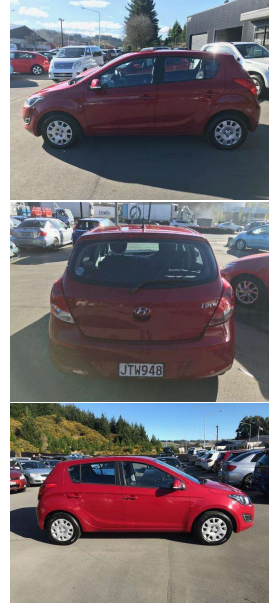

2016 Hyundai I20 PB 1.4 A4

VEHICLE INFORMATION

Cash Price

Includes GST,
Registration &
Licensing

\$13,499

Finance may be available on this vehicle. Ask one of our friendly staff for more information.

Gain peace of mind with Mechanical Breakdown Insurance. Ask us how.

Body

5 door, Hatchback

Odometer

36,952 km

Engine

1396 cc

Fuel Type

Petrol

Transmission

4-Speed Auto, Front Wheel

Wheels

-

VIN

MALBB51CMGM707075

Reg No.

JTW948

Ext Colour

Red

History

NZ New, 1 owner

Seats

5 seats

Interior

-