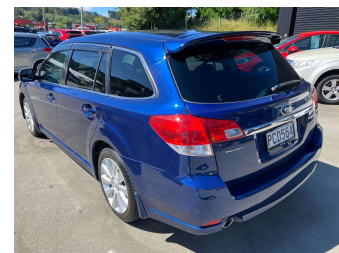

2010 Subaru Legacy

Purchase Price **\$9,850**
Includes GST, Registration & Licensing

Finance may be available on this vehicle. Ask one of our friendly staff for more information.

Gain peace of mind with Mechanical Breakdown Insurance. **Ask us how.**

Top features
None Listed

Body Style
5 door, SUV / 4x4

Odometer
143,060 km

Engine
2450 cc, Internal Combustion

Fuel Type
Petrol

Transmission
CVT Auto, 4WD

Wheels
-

VIN
7AT0GF0BX22040362

Interior
-

Safety
-

Reg No.
PCD564

Ext Colour
Blue

History
Ex-Overseas, 1 owner

Seats
5 seats

CO2 Emissions
-

Energy Economy
-