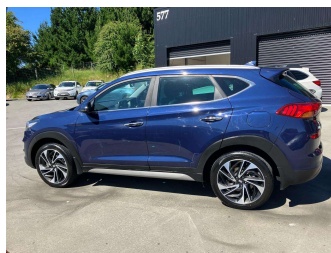

2019 Hyundai Tucson ELITE MPI 2.0P/6AT

Purchase Price **\$18,999**
Includes GST, Registration & Licensing

Finance may be available on this vehicle. Ask one of our friendly staff for more information.

Gain peace of mind with Mechanical Breakdown Insurance. **Ask us how.**

Top features
None Listed

Body Style
5 door, Station Wagon

Odometer
152,921 km

Engine
1999 cc, Internal Combustion

Fuel Type
Petrol

Transmission
6-speed auto, Front Wheel

Wheels
-

VIN
TMAJ3813MKJ826715