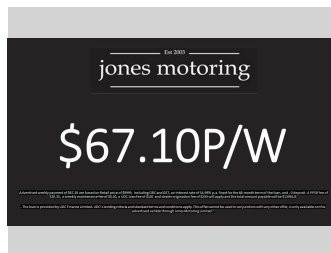

2013 Suzuki Swift GLXA 1.4 5DR

Purchase Price **\$9,999**
Includes GST, Registration & Licensing

Finance may be available on this vehicle. Ask one of our friendly staff for more information.

Gain peace of mind with Mechanical Breakdown Insurance. **Ask us how.**

Top features
None Listed

Body Style
5 door, Hatchback

Odometer
76,811 km

Engine
1372 cc, Internal Combustion

Fuel Type
Petrol

Transmission
6-speed auto, Front Wheel

Wheels
-

VIN
JSAFZC82S00137029

Interior
-

Safety
-

Reg No.
GUS521

Ext Colour
Green

History
NZ New, 4 owners

Seats
5 seats

CO2 Emissions
-

Energy Economy
-