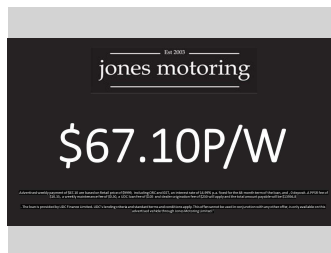

2013 Suzuki Swift GLXA 1.4 5DR

Purchase Price **\$9,999**
Includes GST, Registration & Licensing

Finance may be available on this vehicle. Ask one of our friendly staff for more information.

Gain peace of mind with Mechanical Breakdown Insurance. **Ask us how.**

Top features
None Listed

Body Style
5 door, Hatchback

Odometer
76,811 km

Engine
1372 cc, Internal Combustion

Fuel Type
Petrol

Transmission
6-speed auto, Front Wheel

Wheels
-

VIN
JSAFZC82S00137029

Interior
-

Safety
-

Reg No.
GUS521

Ext Colour
Green

History
NZ New, 4 owners

Seats
5 seats

CO2 Emissions
-

Energy Economy
-