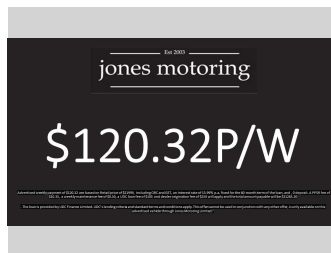

2017 Mitsubishi Outlander XLS 2.4P/4WD/CVT

Purchase Price **\$21,999**
Includes GST, Registration & Licensing

Finance may be available on this vehicle. Ask one of our friendly staff for more information.

Gain peace of mind with Mechanical Breakdown Insurance. **Ask us how.**

Top features

None Listed

Body Style
5 door, SUV / 4x4

Odometer
101,810 km

Engine
2360 cc, Internal Combustion

Fuel Type
Petrol

Transmission
CVT Auto, 4WD

Wheels
-

VIN
JMFXTGF8WHZ003296

Interior
-

Safety
-

Reg No.
KRR16

Ext Colour
Red

History
NZ New, 2 owners

Seats
7 seats