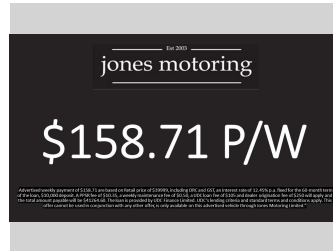

2014 Land Rover Discovery 4 SDV6 HSE

Purchase Price **\$39,999**
Includes GST, Registration & Licensing

Finance may be available on this vehicle. Ask one of our friendly staff for more information.

Gain peace of mind with Mechanical Breakdown Insurance. **Ask us how.**

Top features
None Listed

Body Style
5 door, Station Wagon

Odometer
188,594 km

Engine
2993 cc

Fuel Type
Diesel

Transmission
6-speed auto

Wheels
-

VIN
SALLAAAF5EA717167

Interior
-

Safety

Based on 2023 UCSR rating for 09-16 models

Reg No.
HNJ241

Ext Colour
White

History
NZ New, 1 owner

Seats
7 seats

CO2 Emissions
★☆☆☆☆
263 grams/km

Energy Economy
★☆☆☆☆
Annual fuel cost of \$3,860
10L per 100km

Cost per year is an estimate based on diesel price of \$2.00 per litre and an average distance of 14000 km includes Road User Charges. Emissions and Energy Economy figures standardised to 3P WLTP.