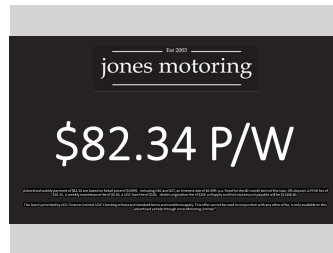

# 2020 Suzuki Swift GLXC 1.2P/CVT

**Purchase Price** **\$14,499**  
Includes GST, Registration & Licensing

Finance may be available on this vehicle. Ask one of our friendly staff for more information.

Gain peace of mind with Mechanical Breakdown Insurance. **Ask us how.**

**Top features**  
None Listed

Body Style  
**5 door, Hatchback**

Odometer  
**43,961 km**

Engine  
**1242 cc, Internal Combustion**

Fuel Type  
**Petrol**

Transmission  
**CVT Auto, Front Wheel**

Wheels  
-

VIN  
**JSAAZC83S00313381**

Interior  
-

Safety  
-

Reg No.  
**MUT721**

Ext Colour  
**Red**

History  
**NZ New, 1 owner**

Seats  
**5 seats**

CO2 Emissions  
-