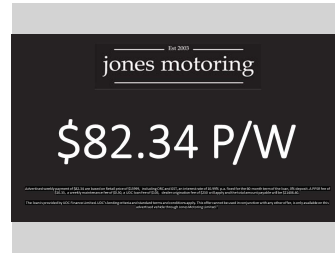

# 2020 Suzuki Swift GLC 1.2P/CVT

**Purchase Price** **\$14,999**  
Includes GST, Registration & Licensing

Finance may be available on this vehicle. Ask one of our friendly staff for more information.

Gain peace of mind with Mechanical Breakdown Insurance. **Ask us how.**

**Top features**  
None Listed

Body Style  
**5 door, Hatchback**

Odometer  
**37,568 km**

Engine  
**1242 cc, Internal Combustion**

Fuel Type  
**Petrol**

Transmission  
**CVT Auto, Front Wheel**

Wheels  
-

VIN  
**JSAAZC83S00312941**

Interior  
-

Safety  
-

Reg No.  
**MUA675**

Ext Colour  
**Silver**

History  
**NZ New, 1 owner**

Seats  
**5 seats**

CO2 Emissions  
-